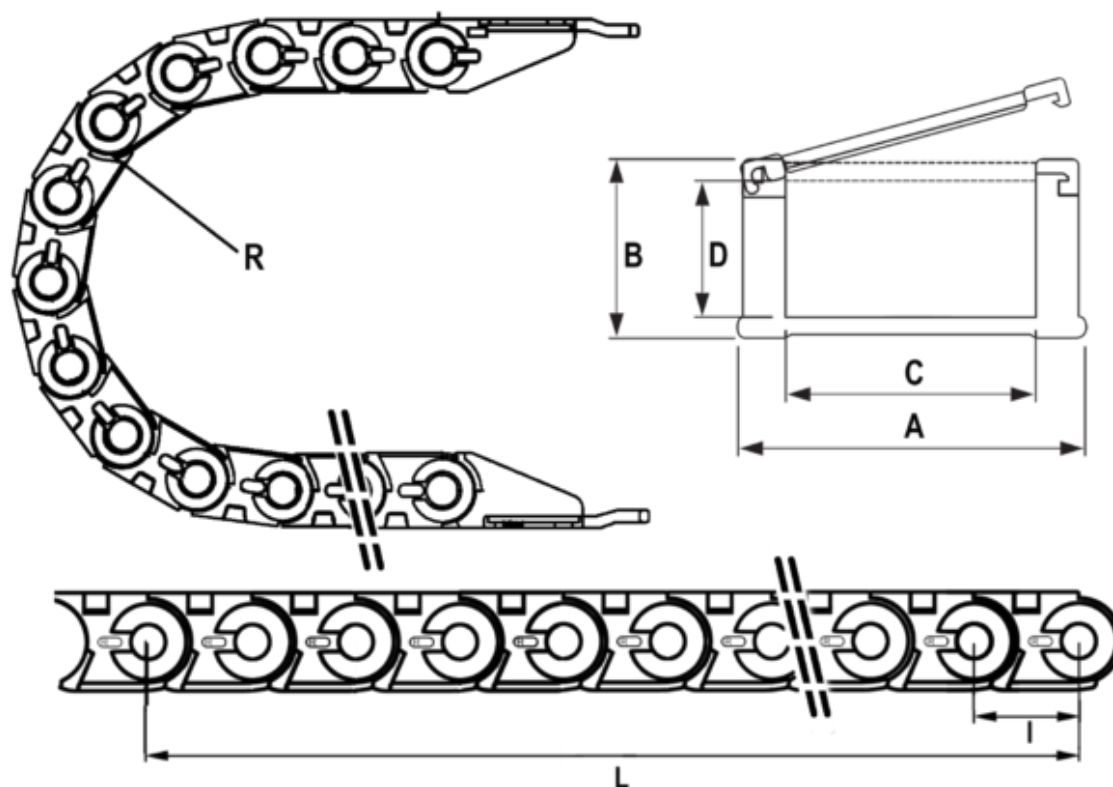

# Data Sheet

Article number: 18CPS03015R100  
Description: Cable chain, CPS MINI  
Type CPS030.15.R100-990L (33 LK)

## Measures

Full length	= 990mm
Inside Height	= 19
Inside Width	= 15
Link Length(Pitch)	= 30
Outside Height	= 26
Outside Width	= 29
Radius	= 100